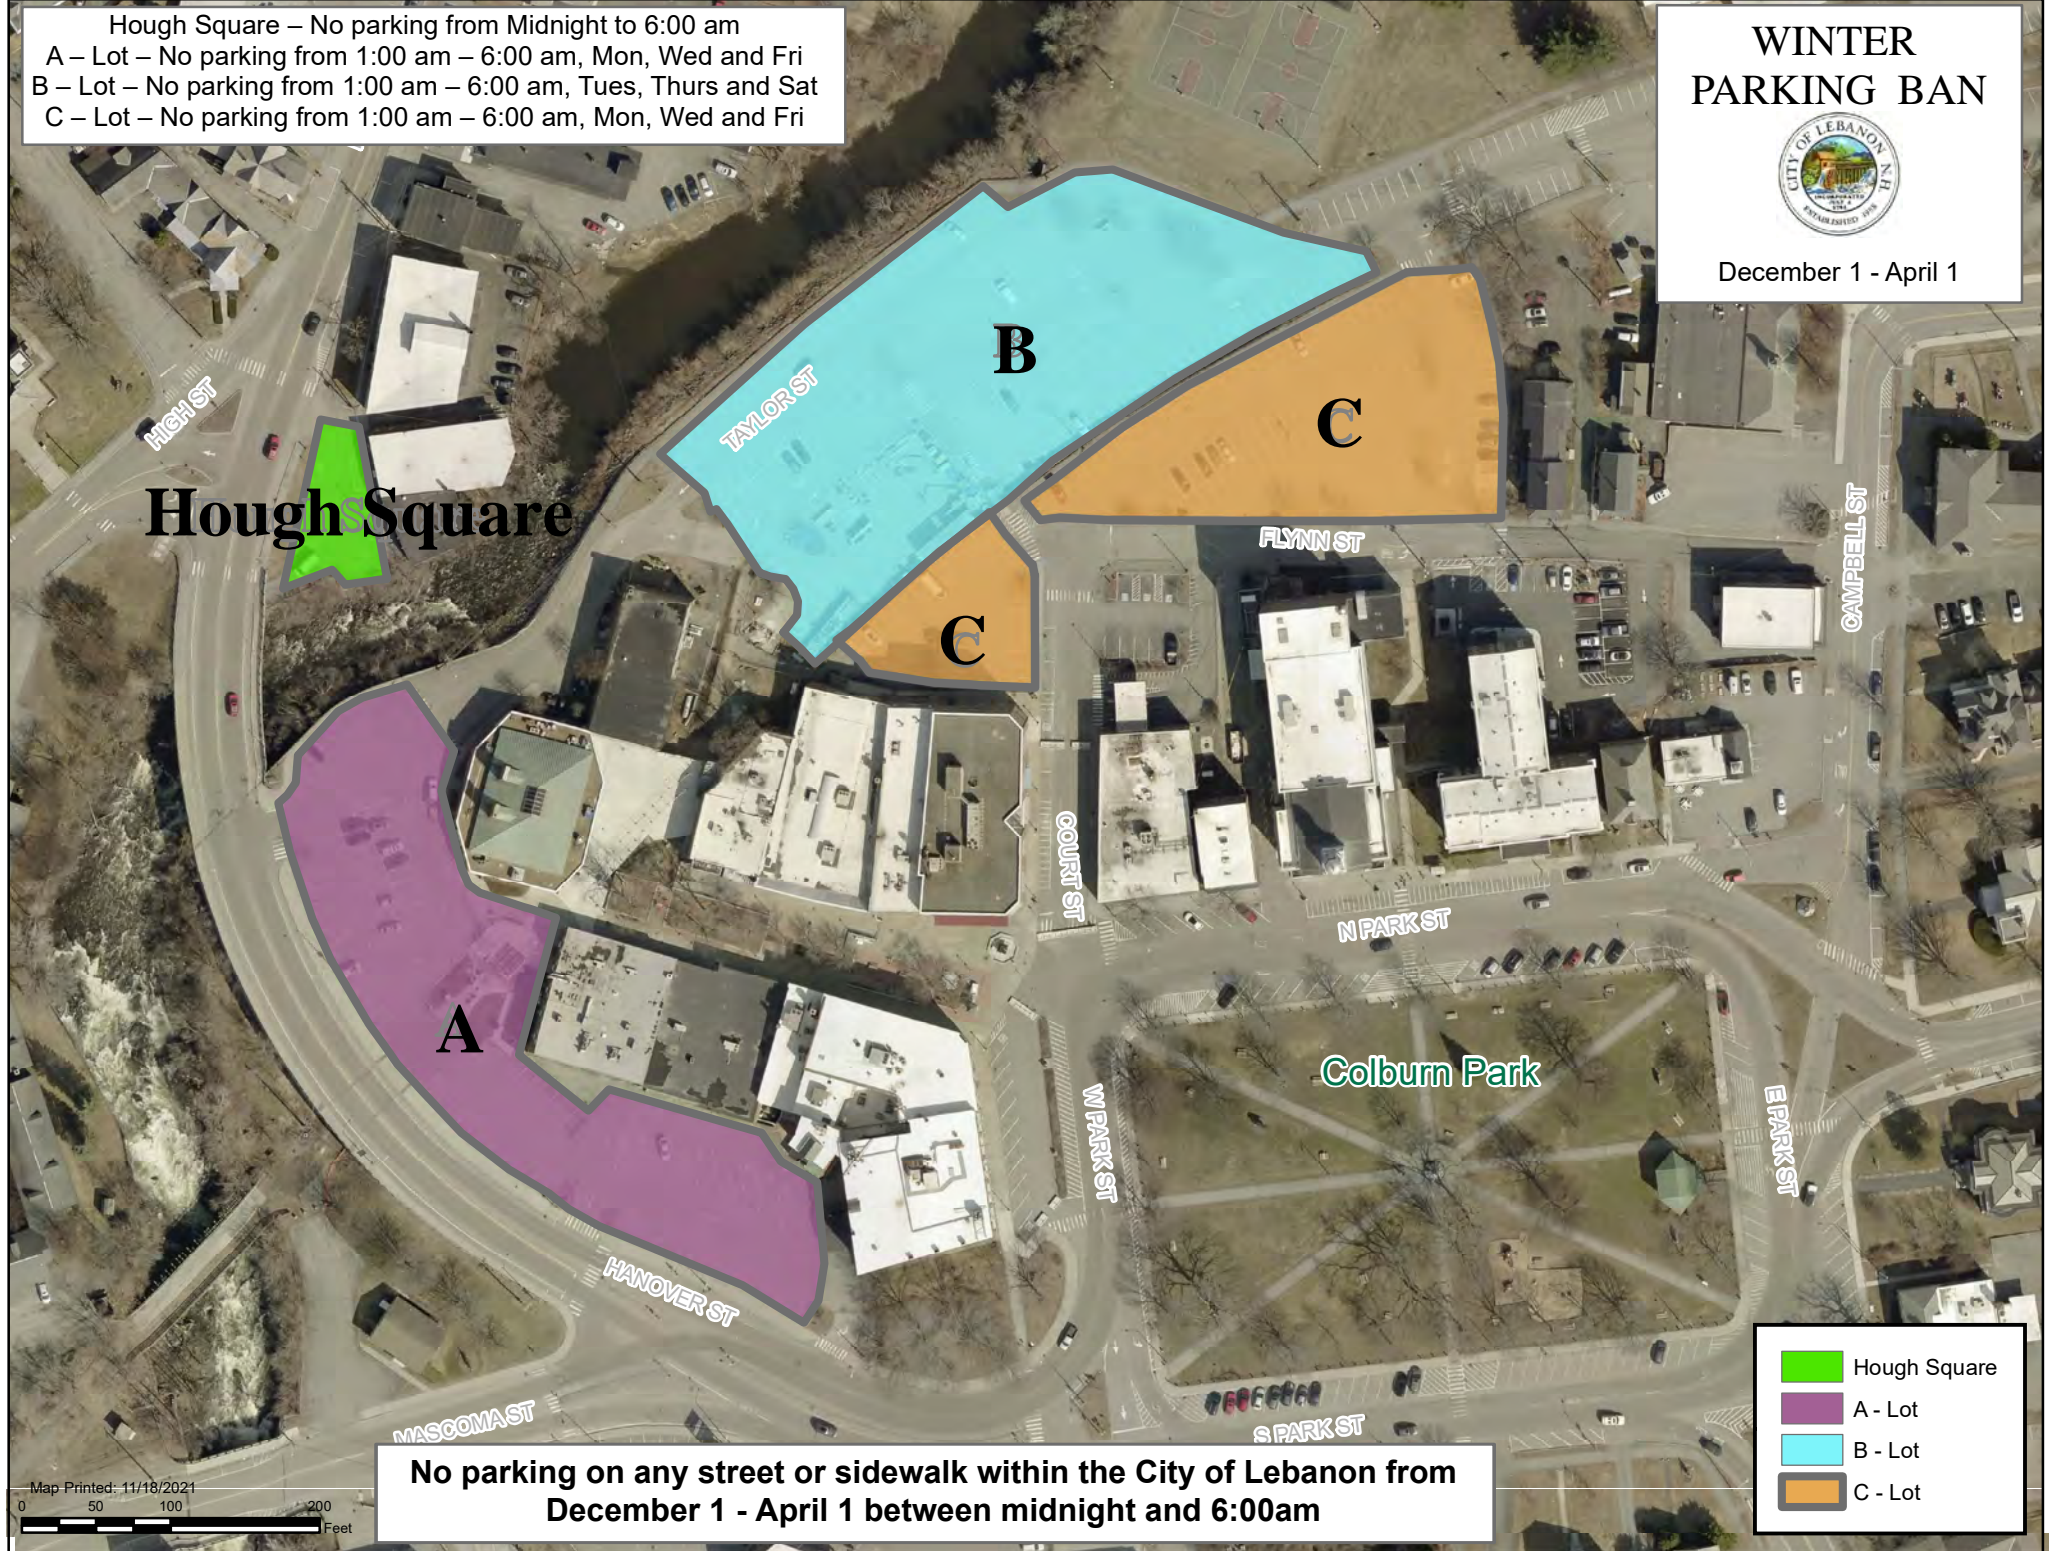

Hough Square – No parking from Midnight to 6:00 am
A – Lot – No parking from 1:00 am – 6:00 am, Mon, Wed and Fri
B – Lot – No parking from 1:00 am – 6:00 am, Tues, Thurs and Sat
C – Lot – No parking from 1:00 am – 6:00 am, Mon, Wed and Fri

**WINTER
PARKING BAN**

December 1 - April 1

**No parking on any street or sidewalk within the City of Lebanon from
December 1 - April 1 between midnight and 6:00am**

-  Hough Square
-  A - Lot
-  B - Lot
-  C - Lot

Map Printed: 11/18/2021
0 50 100 200
Feet